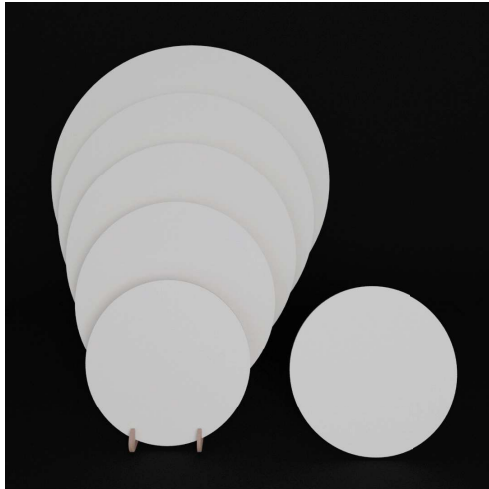

Tamanho: 35,0 cm x 35,0 cm
Cód.: DC1610
EAN 7899989330962

Cake Board

Cake Board Ondulado

Matéria Prima: MDF 3mm
Quantidade: 3 unid.

Tamanho: 15,0 cm x 15,0 cm
Cód.: DC1611
EAN 7899989330979

Tamanho: 20,0 cm x 20,0 cm
Cód.: DC1612
EAN 7899989330986

Tamanho: 25,0 cm x 25,0 cm
Cód.: DC1613
EAN 7899989330993

Tamanho: 30,0 cm x 30,0 cm
Cód.: DC1614
EAN 7899989331006

Tamanho: 35,0 cm x 35,0 cm
Cód.: DC1615
EAN 7899989331013

Cake Board

**KITS COM 10 UNID.****Códigos individuais.*